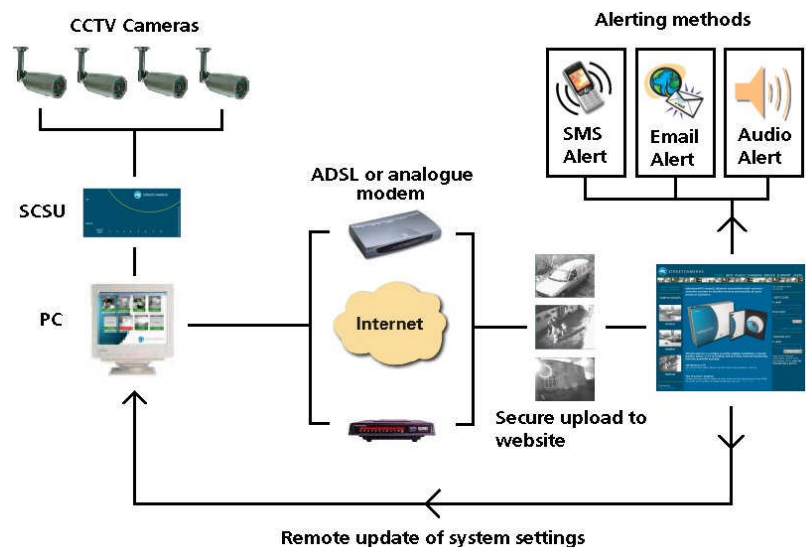

PROTECT, MONITOR, INTERACT

The potential uses for StreetCameras are limited only by your imagination:

- Watch your premises while away
- Monitor particular assets and zones
- Configure the system to follow motion throughout your premises

HOW DOES STREETCAMERAS WORK?

Cameras interface with a local computer through a Switching Unit. Software compares sequential frames to detect movement, and delivers Email or SMS alerts to camera-specific addresses. Images are uploaded and stored on our password protected website.

FEATURES

- Images are saved locally to your PC and also published at intervals to our secure website (so you won't lose images in the that event your PC is stolen).
- Adjustable camera 'lingering' means that action can be followed – and recorded – from room to room.
- Saving to hard disk – not videotape - allows the system to work indefinitely without supervision.
- Configurable image sensitivity allows you to define levels of activity and detection within an image (you may for example want to block out moving traffic on a busy road).
- Users are provided with a secure login to view images from private cameras on our website.

StreetCameras' complete integrated security system:

UNIQUE HARDWARE

The StreetCameras Switching Unit (SCSU) powers up to eight cameras and interfaces with your PC.

INNOVATIVE SOFTWARE

At the heart of the StreetCameras system lies a powerful software package, incorporating a camera management and configuration module and an image playback movie-generator package.